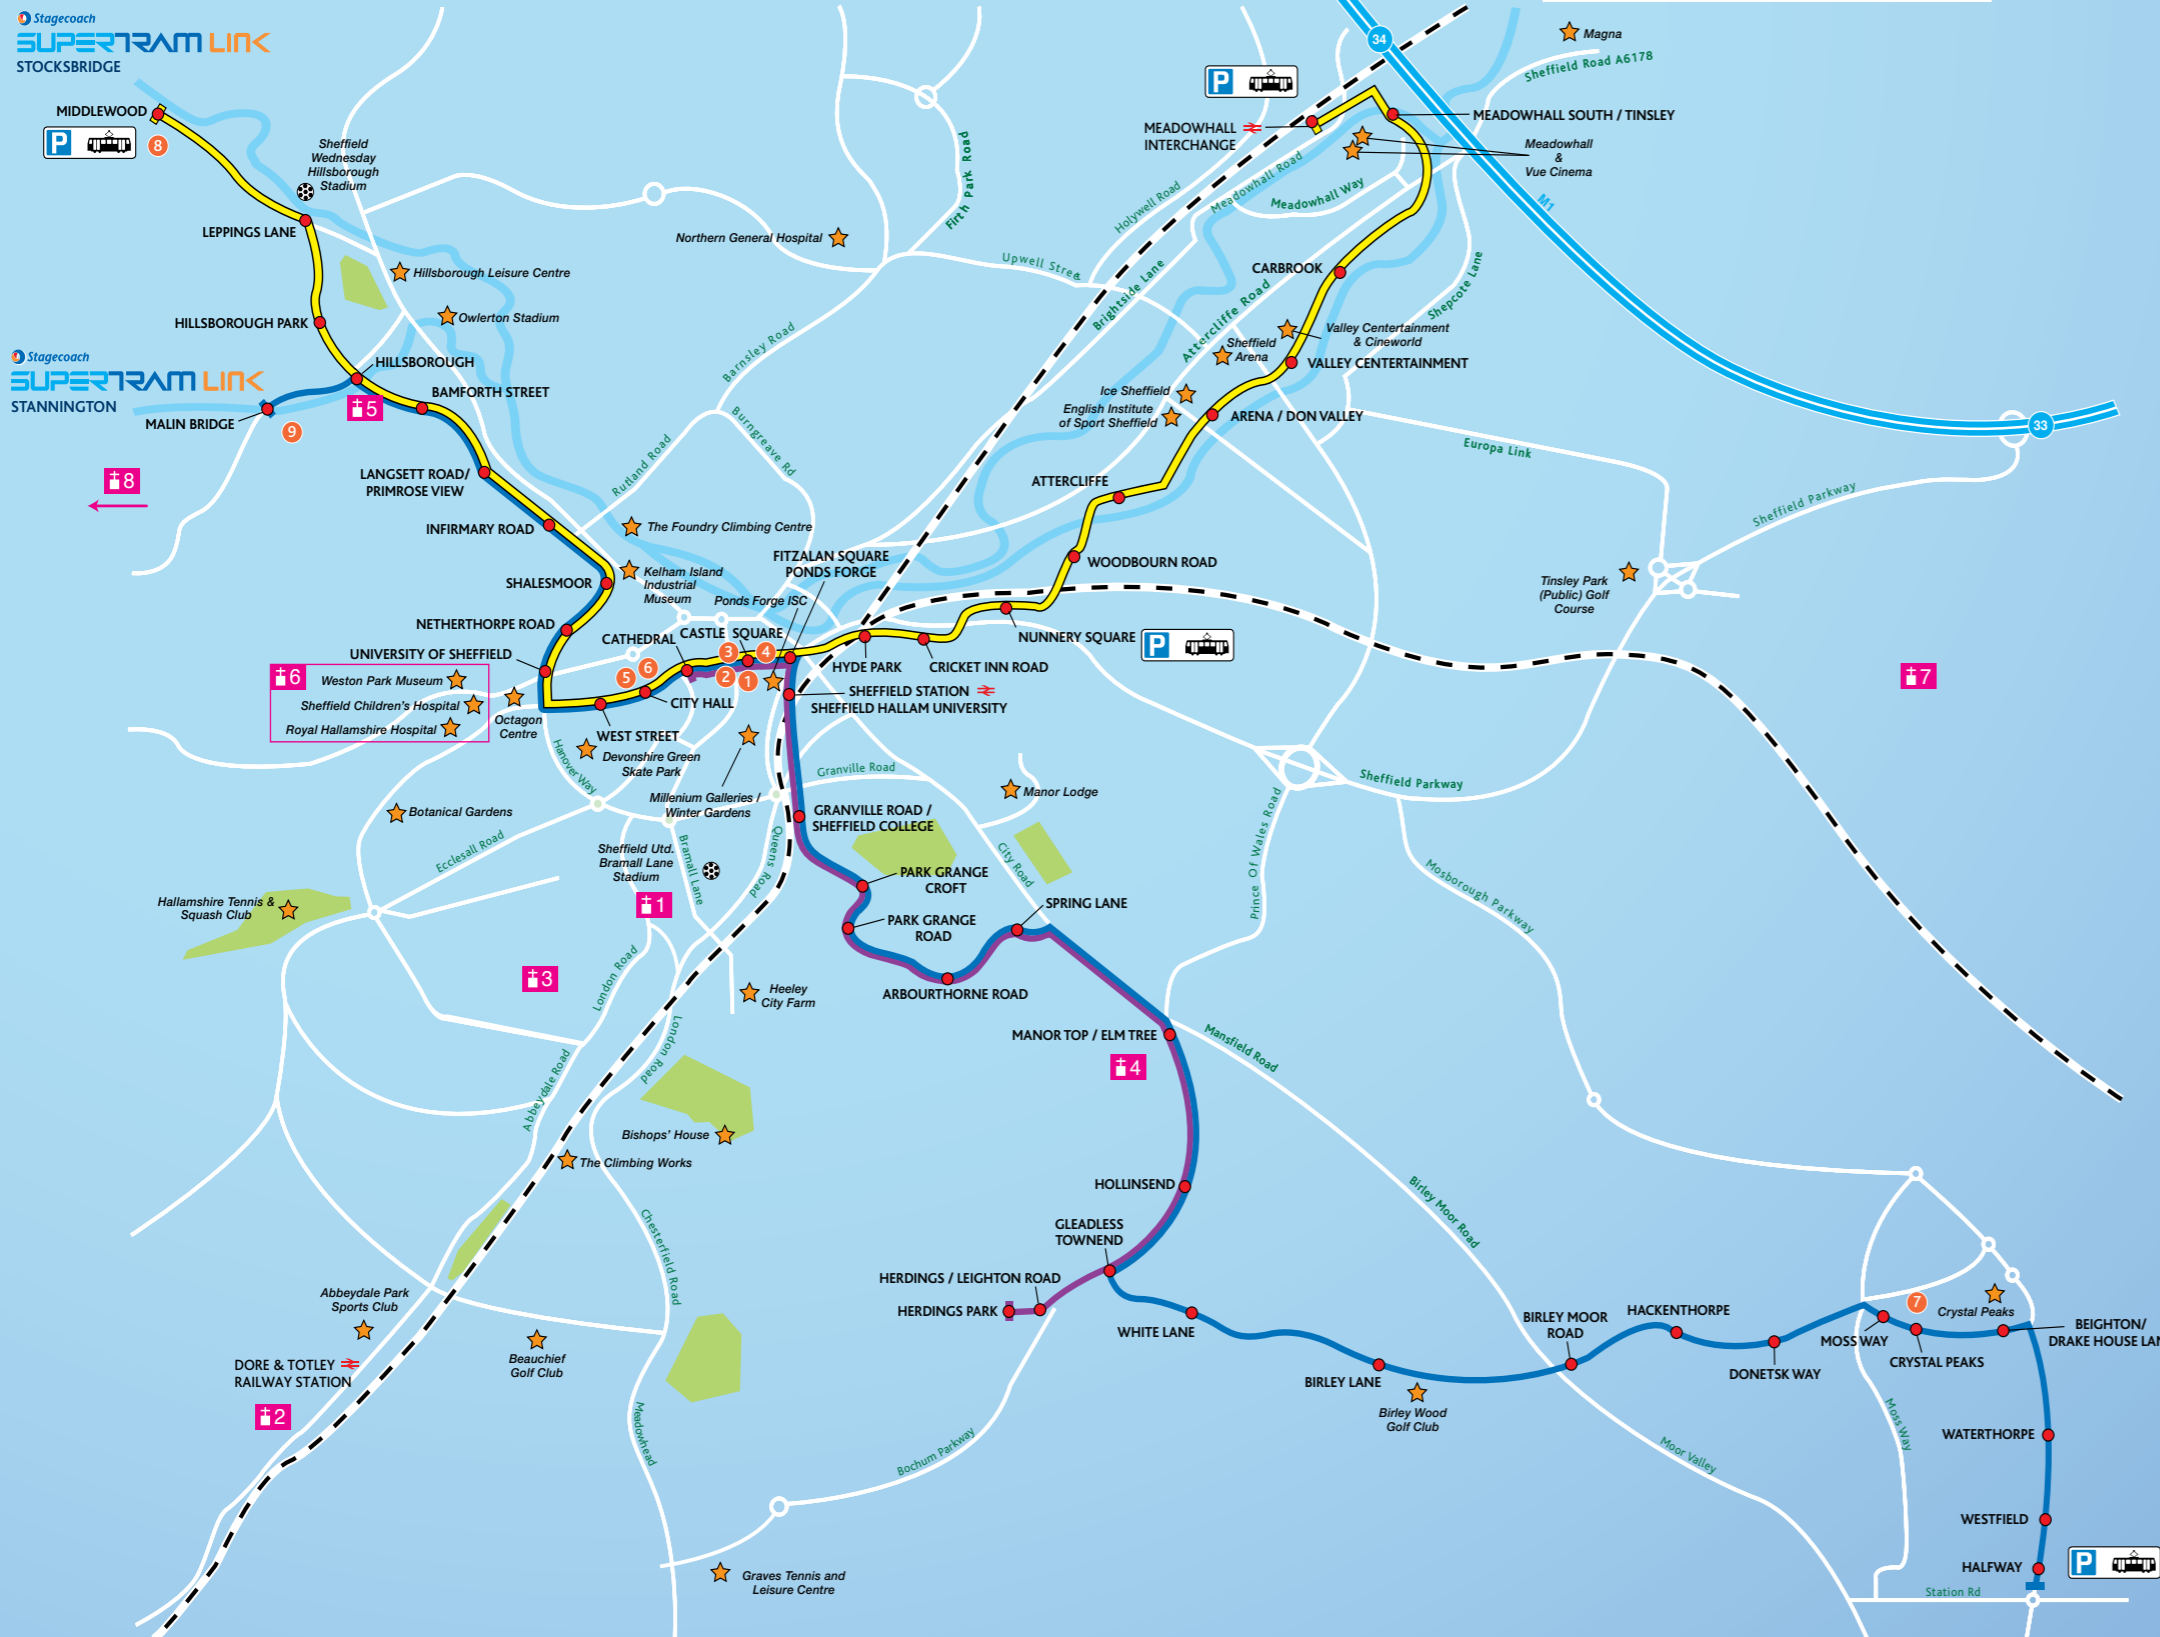

## Key to Symbols

- Supertram stops ●
- Interchange Points ○
- Attractions ★
- Destinations 📍
- Park & Ride 🅕
- Yellow route —
- Blue route —
- Purple route —

## SERVICE FREQUENCY

	Mon/Sat Daytime	Mon/Sat Other times	Sunday
Yellow Route	EVERY 10 MINUTES	EVERY 20 MINUTES	EVERY 20 MINUTES
Blue Route	EVERY 10 MINUTES	EVERY 20 MINUTES	EVERY 20 MINUTES
Purple Route	EVERY 30 MINUTES	EVERY 20 MINUTES	EVERY 20 MINUTES

### 5 CITY HALL STOP CH3 / CITY HALL TRAM STOP

- BOARD HERE FOR WEST END HOSPITALS, WESTON PARK MUSEUM AND THE BOTANICAL GARDENS**
- Stagecoach 52 to Hillsborough via **Childrens Hospital** and **Weston Park Museum** 📍6
  - Stagecoach/First joint service 120 to Fulwood via **Hallamshire Hospital**
  - First 51 to Lodge Moor via Childrens Hospital and Weston Park
  - First 52a to Wisewood via Childrens Hospital and Weston Park
  - First 95 to Walkley via Commonsidge
  - TM Travel 6 to Millhouses Tesco via Hallamshire Hospital

### 8 MIDDLEWOOD TRAM TERMINUS

- ALL BUSES SERVE OUGHTIBRIDGE, WHARNCLIFFE SIDE AND DEEPCAR**
- Stagecoach SL1 (clockwise) / SL1a (anti-clockwise) to Stocksbridge loop